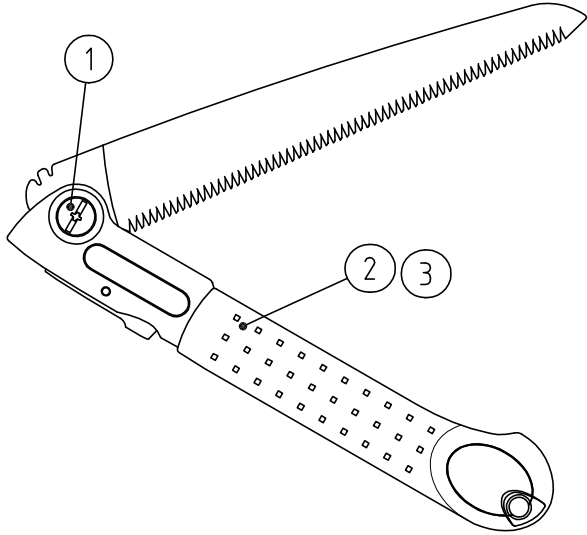

《 FOLDING SAW 》

No.2

PM-21/21L/24/24L

- ① SP-324 Bolt, Nut & Washer for PM-21/21L/24/24L
- ② SP-325 Grip for PM-21/21L
- ③ SP-326 Grip for PM-24/24L