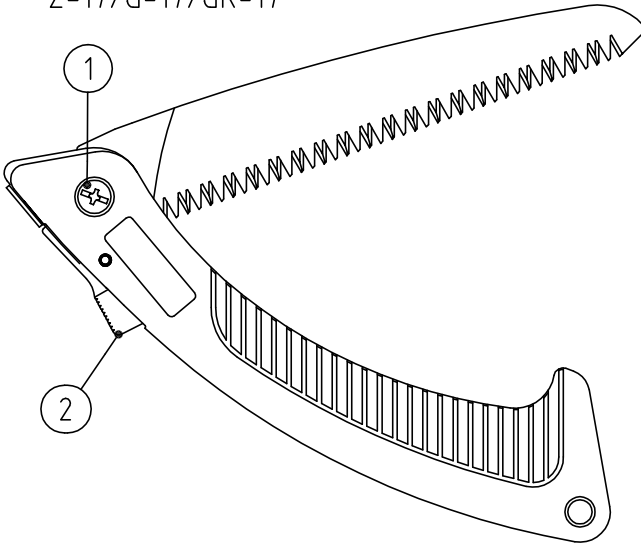

《 FOLDING SAW 》

No.1

210DX

- ① SP-3 Bolt & Nut for 210DX
- ② SP-179 Stopper Set for 210DX

Z-17/G-17/GR-17

- ① SP-118 Bolt & Nut for Z-17/G-17/GR-17
- ② SP-182 Stopper Set for Z-17/G-17/GR-17

G-18L/18HL/GR-18L

- ① SP-1 Bolt, Nut & Washer for G-18L/18HL/GR-18L
- ② SP-178 Stopper Set for G-18L/18HL
- ③ SP-271 Grip Only for G-18L/18HL/GR-18L
- ④ SP-317 Stopper Set for GR-18L