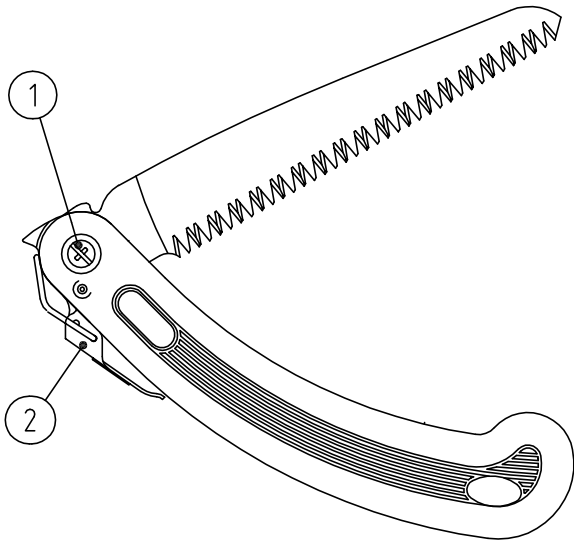

《 FOLDING SAW 》

No.1

210DX

- ① SP-3 Bolt & Nut for 210DX
- ② SP-179 Stopper Set for 210DX

Z-17/G-17/GR-17

- ① SP-118 Bolt & Nut for Z-17/G-17/GR-17
- ② SP-182 Stopper Set for Z-17/G-17/GR-17

G-18L/18HL/GR-18L

- ① SP-1 Bolt, Nut & Washer for G-18L/18HL/GR-18L
- ② SP-178 Stopper Set for G-18L/18HL
- ③ SP-271 Grip Only for G-18L/18HL/GR-18L
- ④ SP-317 Stopper Set for GR-18L