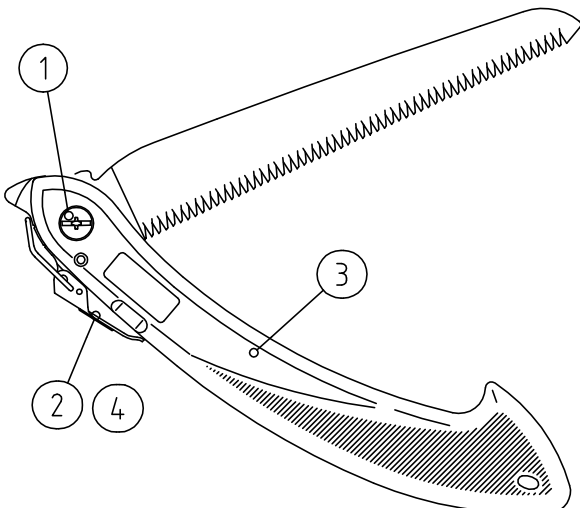

《 FOLDING SAW 》

No.1

210DX

- ① SP-3 Bolt & Nut for 210DX
- ② SP-179 Stopper Set for 210DX

Z-17/G-17/GR-17

- ① SP-118 Bolt & Nut for Z-17/G-17/GR-17
- ② SP-182 Stopper Set for Z-17/G-17/GR-17

G-18L/18HL/GR-18L

- ① SP-1 Bolt, Nut & Washer for G-18L/18HL/GR-18L
- ② SP-178 Stopper Set for G-18L/18HL
- ③ SP-271 Grip Only for G-18L/18HL/GR-18L
- ④ SP-317 Stopper Set for GR-18L