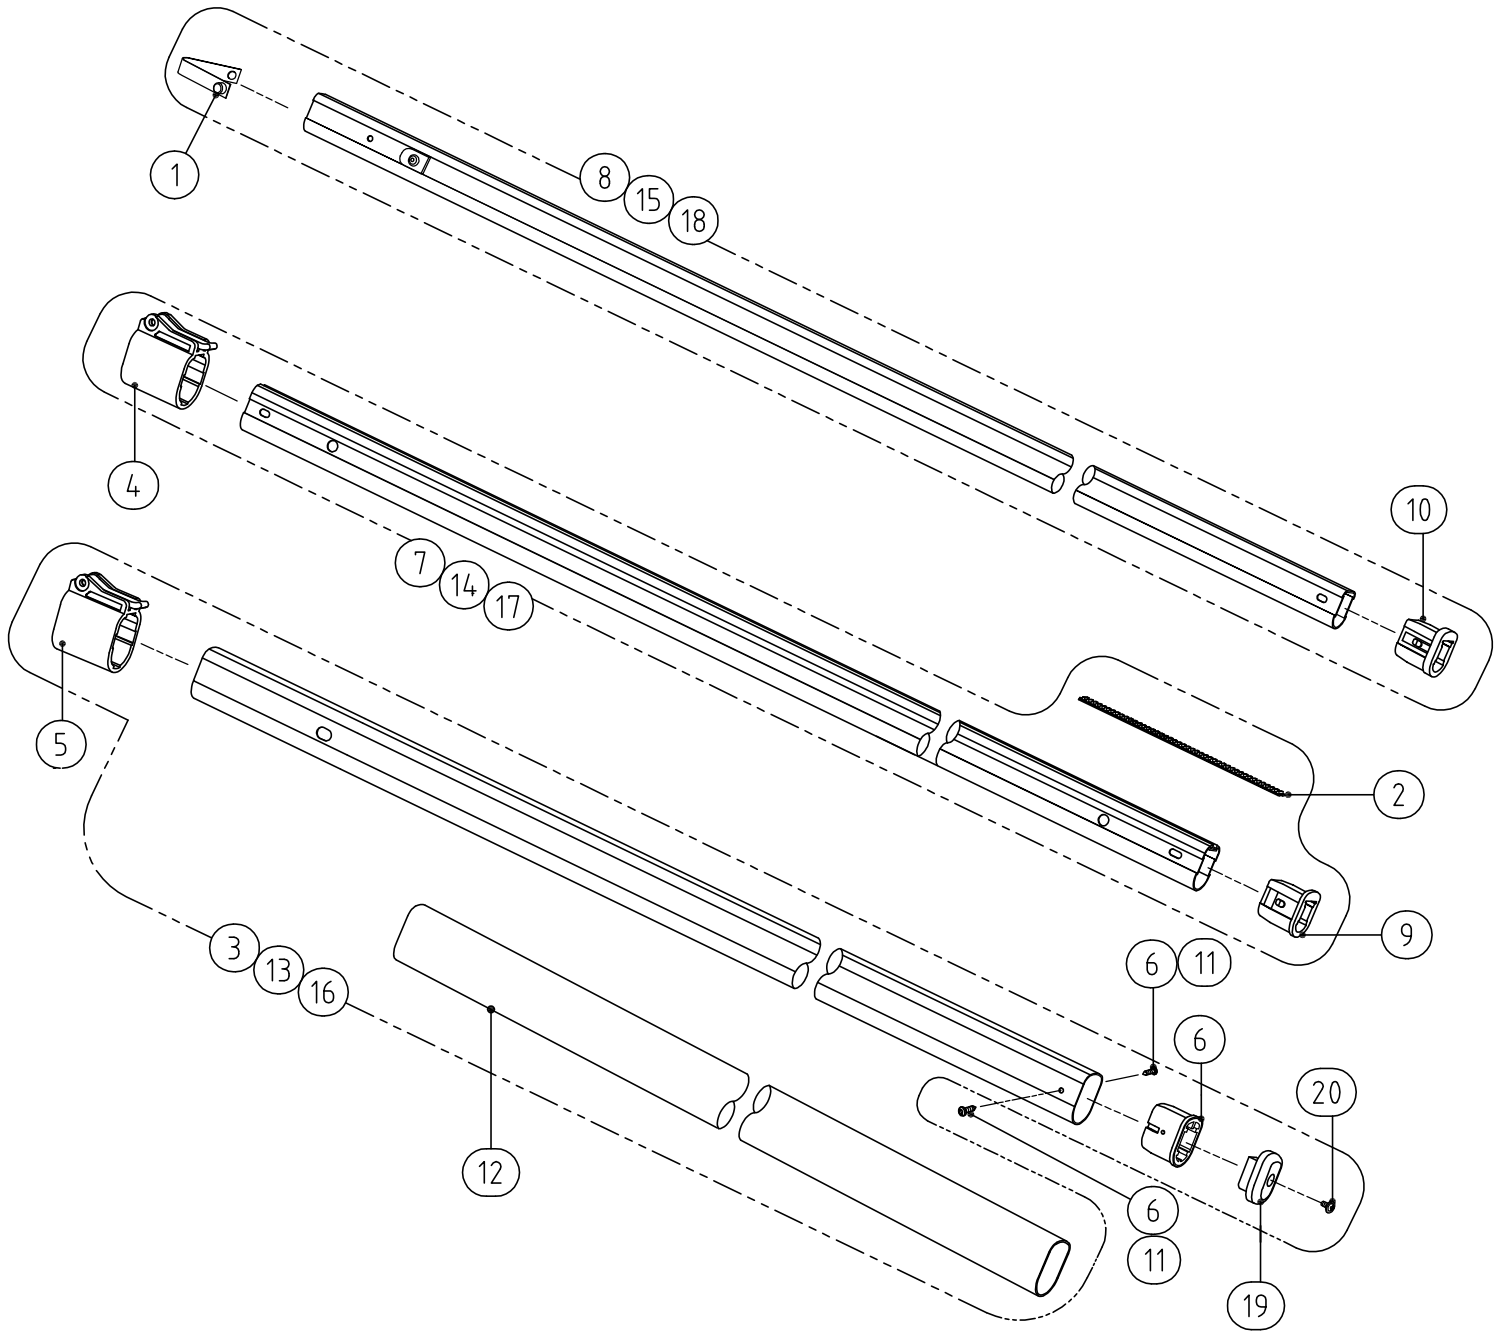

EXP-3.3/4.5/5.5 Series

- | | | | | | |
|---|----------|---|---|--------|-------------------------------|
| ① | SP-110 | Press Button w/spring | ⑨ | SP-119 | Endcap B |
| ② | SP-111 | Plastic Guide for EXP-4.5/EXP-5.5(1pc.) | ⑩ | SP-120 | Endcap C |
| | SP-111-A | Plastic Guide Set for EXP-4.5 (6pcs.) | ⑪ | SP-121 | Screw for Endcap A (2 pcs) |
| | SP-111-B | Plastic Guide Set for EXP-5.5 (8pcs.) | ⑫ | SP-122 | Grip Cover |
| | SP-111-C | Plastic Guide Set for EXP-3.3 (5pcs.) | ⑬ | SP-102 | A Pipe for EXP-5.5 |
| ③ | SP-112 | A Pipe for EXP-4.5 | ⑭ | SP-103 | B Pipe for EXP-5.5 |
| ④ | SP-113-A | Stopper Set for B Pipe of EXP-4.5 | ⑮ | SP-104 | C Pipe for EXP-5.5 |
| | SP-113-B | Stopper Set for B Pipe of EXP-5.5 | ⑯ | SP-327 | A Pipe for EXP-3.3 |
| | SP-113-D | Stopper Set for B Pipe of EXP-3.3 | ⑰ | SP-328 | B Pipe for EXP-3.3 |
| ⑤ | SP-114 | Stopper Set for A Pipe | ⑱ | SP-329 | C Pipe for EXP-2.3/3.3 |
| ⑥ | SP-115 | Endcap A | ⑲ | SP-330 | Rubber Cushion for EXP Series |
| ⑦ | SP-116 | B Pipe for EXP-4.5 | ⑳ | SP-331 | Screw for EXP Series |
| ⑧ | SP-117 | C Pipe for EXP-4.5 | | | |