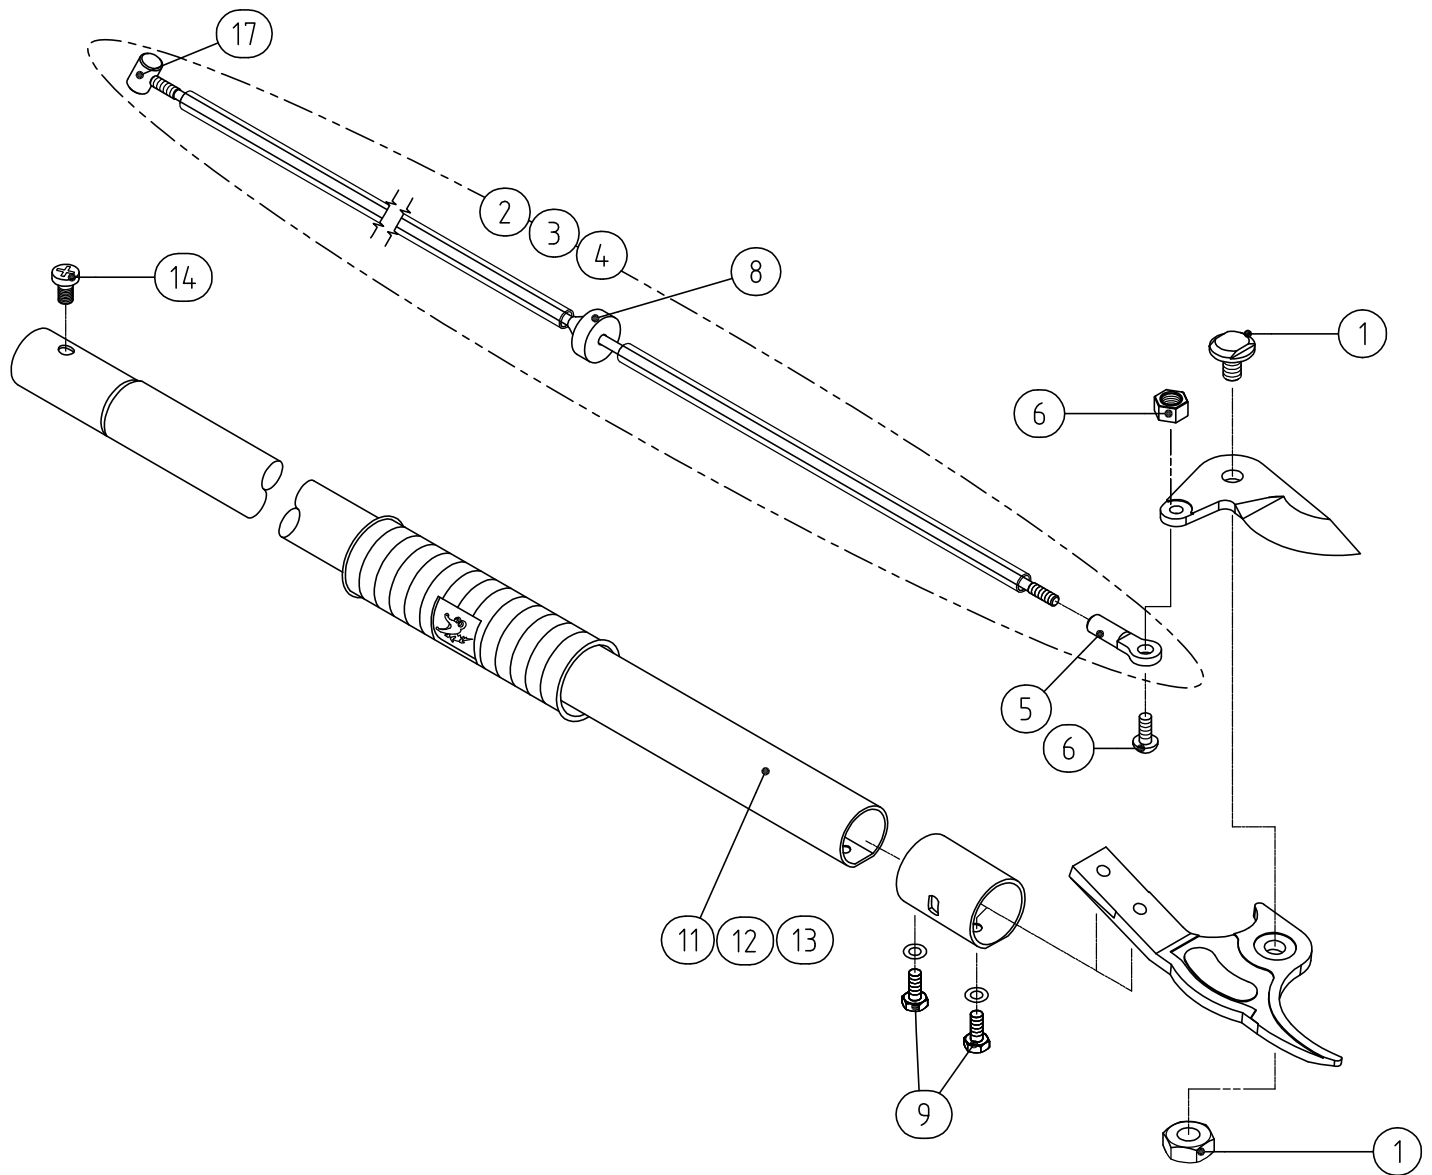

180L-1.2/1.8/2.1 Series

- ① SP-216 Bolt & Nut for 180L Series
- ② SP-236 Rod Set for 180L-1.2
- ③ SP-237 Rod Set for 180L-1.8
- ④ SP-238 Rod Set for 180L-2.1
- ⑤ SP-264 Rod Cap for 180L-1.2/1.8/2.1
- ⑥ SP-259 Rod Fixing Bolt & Nut
- ⑧ SP-235 Rod Holding Bushing for 180L
- ⑨ SP-239 180L Blade Holding Bolt & Washer
- ⑪ SP-290 Pipe for 180L-1.2
- ⑫ SP-291 Pipe for 180L-1.8
- ⑬ SP-292 Pipe for 180L-2.1
- ⑭ SP-39 Stop Screw for The Handle
- ⑰ SP-43 Rod Fixing Part